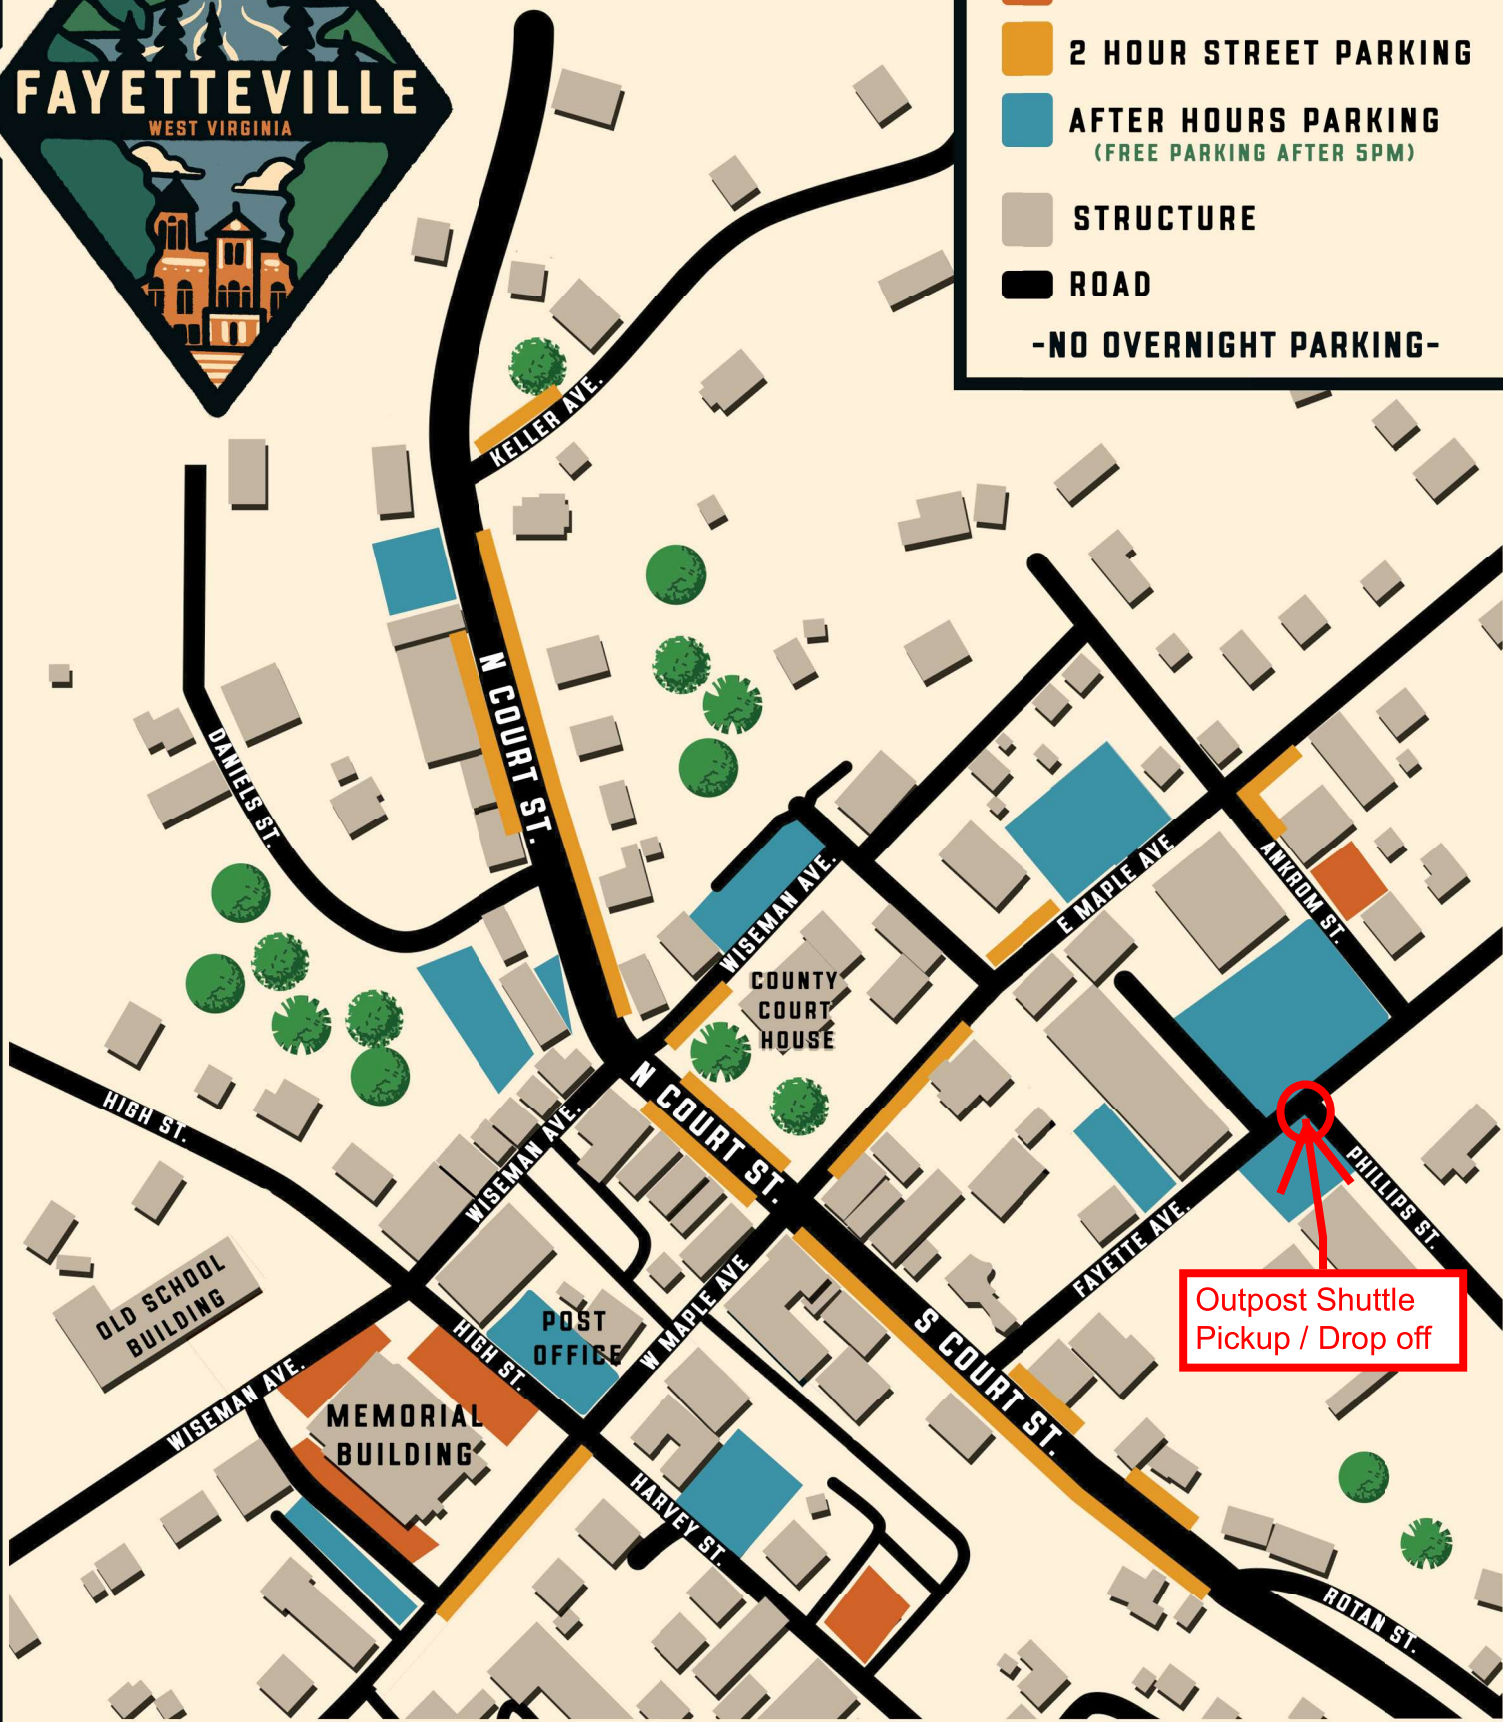

↑
TO US ROUTE 19

FREE PARKING

-  ANYTIME PARKING
 -  2 HOUR STREET PARKING
 -  AFTER HOURS PARKING
(FREE PARKING AFTER 5PM)
 -  STRUCTURE
 -  ROAD
- NO OVERNIGHT PARKING-**

Outpost Shuttle
Pickup / Drop off